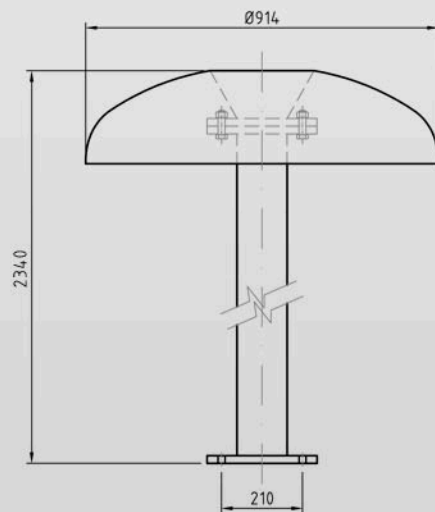

Capacity:	50 m ³ /h
Connection:	d75 mm

FISH

Code	Material
740089	frosting-mat, AISI 316L
740090	polished steel, AISI 316L

Proportions: 528 x 347 x 695 mm

RAM

Code	Material
740091	frosting-mat, AISI 316L
740092	polished steel, AISI 316L

Proportions: 508 x 420 x 400 mm

SCORPION

Code	Material
740093	frosting-mat, AISI 316L
740094	polished steel, AISI 316L

Proportions: 275 x 250 x 185 mm

STREAMLINE small, large

Code	Material
small	
740095	frosting-mat, AISI 316L
740096	polished steel, AISI 316L
large	
740097	frosting-mat, AISI 316L
740098	polished steel, AISI 316L

CAPRICORN

Code	Material
740099	frosting-mat, AISI 316L
740100	polished steel, AISI 316L

Proportions: 780 x 85 mm

SHOOTER

Code	Material
740101	frosting-mat, AISI 316L
740102	polished steel, AISI 316L

MUSHROOM

Code	Material
740103	frosting-mat, AISI 316L

SEA SERPENT

Code	Material
740104	frosting-mat, AISI 316L

Proportions: 2320 x 268 x 129 mm

ACCESSORIES

All cascade showers are made of stainless steel and delivered with self grounding in four versions of material and surface finish. Grounding for the cascade shower IS part of the delivery.