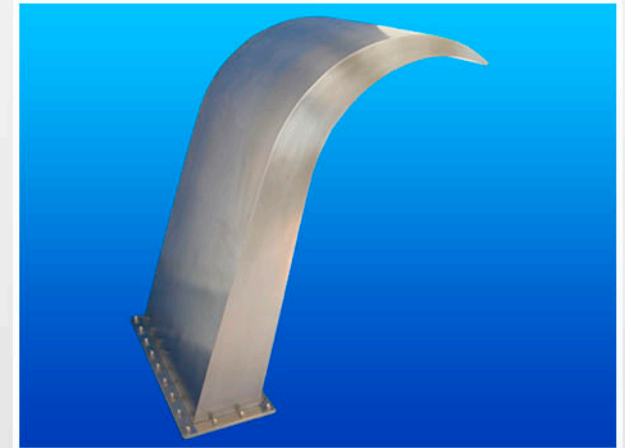

STAINLESS STEEL WATER GAMES

All the cascade showers are made of quality stainless steel AISI 316L. Surface finish - polished steel or frosting-mat. Water circulation is provided by standalone water pump (not part of the delivery - it is possible to it order separately).

CANON INFINITY

Code	Material
510103	frosting-mat, AISI 316L
510104	polished steel, AISI 316L

Capacity:	30 m ³ /h
Connection:	d63 mm
Width:	210 mm
Dim. basic plate:	200 x 210 mm

LION INFINITY

Code	Material
740301	frosting-mat, AISI 316L

Capacity:	50 m ³ /h
Connection:	d75 mm

FISH

Code	Material
740089	frosting-mat, AISI 316L
740090	polished steel, AISI 316L

Proportions: 528 x 347 x 695 mm

RAM

Code	Material
740091	frosting-mat, AISI 316L
740092	polished steel, AISI 316L

Proportions: 508 x 420 x 400 mm

SCORPION

Code	Material
740093	frosting-mat, AISI 316L
740094	polished steel, AISI 316L

Proportions: 275 x 250 x 185 mm

STREAMLINE small, large

Code	Material
small	
740095	frosting-mat, AISI 316L
740096	polished steel, AISI 316L
large	
740097	frosting-mat, AISI 316L
740098	polished steel, AISI 316L