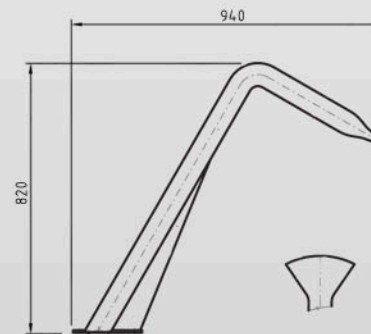

CANON INFINITY

Code	Material
510103	frosting-mat, AISI 316L
510104	polished steel, AISI 316L

Capacity:	30 m ³ /h
Connection:	d63 mm
Width:	210 mm
Dim. basic plate:	200 x 210 mm

LION INFINITY

Code	Material
740301	frosting-mat, AISI 316L

Capacity:	50 m ³ /h
Connection:	d75 mm

FISH

Code	Material
740089	frosting-mat, AISI 316L
740090	polished steel, AISI 316L

Proportions: 528 x 347 x 695 mm

RAM

Code	Material
740091	frosting-mat, AISI 316L
740092	polished steel, AISI 316L

Proportions: 508 x 420 x 400 mm

SCORPION

Code	Material
740093	frosting-mat, AISI 316L
740094	polished steel, AISI 316L

Proportions: 275 x 250 x 185 mm

STREAMLINE small, large

Code	Material
small	
740095	frosting-mat, AISI 316L
740096	polished steel, AISI 316L
large	
740097	frosting-mat, AISI 316L
740098	polished steel, AISI 316L