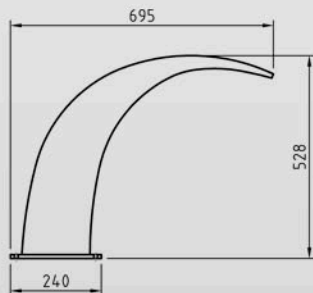

CANON INFINITY

Code	Material
510103	frosting-mat, AISI 316L
510104	polished steel, AISI 316L

Capacity:	30 m ³ /h
Connection:	d63 mm
Width:	210 mm
Dim. basic plate:	200 x 210 mm

LION INFINITY

Code	Material
740301	frosting-mat, AISI 316L

Capacity:	50 m ³ /h
Connection:	d75 mm

FISH

Code	Material
740089	frosting-mat, AISI 316L
740090	polished steel, AISI 316L

Proportions: 528 x 347 x 695 mm

RAM

Code	Material
740091	frosting-mat, AISI 316L
740092	polished steel, AISI 316L

Proportions: 508 x 420 x 400 mm

SCORPION

Code	Material
740093	frosting-mat, AISI 316L
740094	polished steel, AISI 316L

Proportions: 275 x 250 x 185 mm

STREAMLINE small, large

Code	Material
small	
740095	frosting-mat, AISI 316L
740096	polished steel, AISI 316L
large	
740097	frosting-mat, AISI 316L
740098	polished steel, AISI 316L