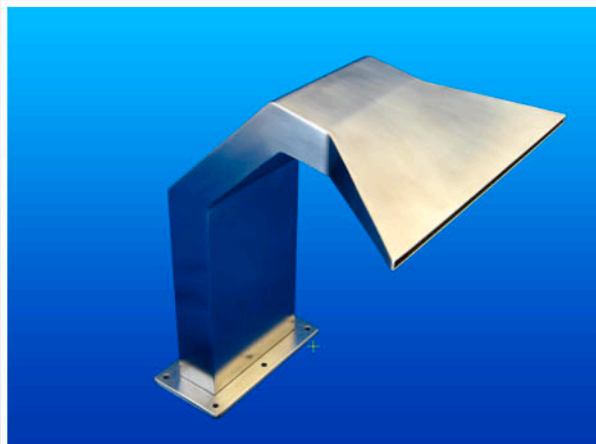

STAINLESS STEEL WATER GAMES

All the cascade showers are made of quality stainless steel AISI 316L. Surface finish - polished steel or frosting-mat. Water circulation is provided by standalone water pump (not part of the delivery - it is possible to it order separately).

Capacity:	50 m ³ /h
Connection:	d75 mm

FISH

Code	Material
740089	frosting-mat, AISI 316L
740090	polished steel, AISI 316L

Proportions: 528 x 347 x 695 mm

RAM

Code	Material
740091	frosting-mat, AISI 316L
740092	polished steel, AISI 316L

Proportions: 508 x 420 x 400 mm

SCORPION

Code	Material
740093	frosting-mat, AISI 316L
740094	polished steel, AISI 316L

Proportions: 275 x 250 x 185 mm

STREAMLINE small, large

Code	Material
small	
740095	frosting-mat, AISI 316L
740096	polished steel, AISI 316L
large	
740097	frosting-mat, AISI 316L
740098	polished steel, AISI 316L