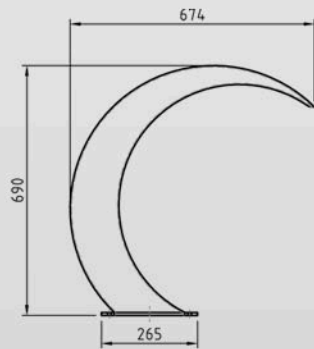

Capacity:	50 m³/h
Connection:	d75 mm
Width:	500 mm
Dim. basic plate:	265 x 265 mm