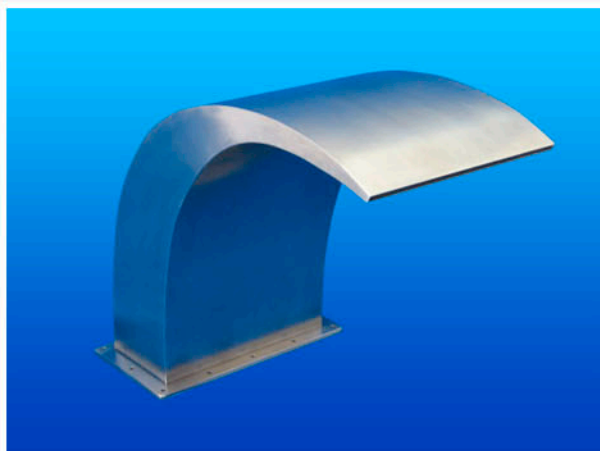

STAINLESS STEEL WATER GAMES

All the cascade showers are made of quality stainless steel AISI 316L. Surface finish - polished steel or frosting-mat. Water circulation is provided by standalone water pump (not part of the delivery - it is possible to it order separately).

CANON INFINITY

Code	Material
510103	frosting-mat, AISI 316L
510104	polished steel, AISI 316L

Capacity:	30 m ³ /h
Connection:	d63 mm
Width:	210 mm
Dim. basic plate:	200 x 210 mm

LION INFINITY

Code	Material
740301	frosting-mat, AISI 316L

Capacity:	50 m ³ /h
Connection:	d75 mm

FISH

Code	Material
740089	frosting-mat, AISI 316L
740090	polished steel, AISI 316L

Proportions: 528 x 347 x 695 mm

RAM

Code	Material
740091	frosting-mat, AISI 316L
740092	polished steel, AISI 316L

Proportions: 508 x 420 x 400 mm

SCORPION

Code	Material
740093	frosting-mat, AISI 316L
740094	polished steel, AISI 316L

Proportions: 275 x 250 x 185 mm

STREAMLINE small, large

Code	Material
small	
740095	frosting-mat, AISI 316L
740096	polished steel, AISI 316L
large	
740097	frosting-mat, AISI 316L
740098	polished steel, AISI 316L