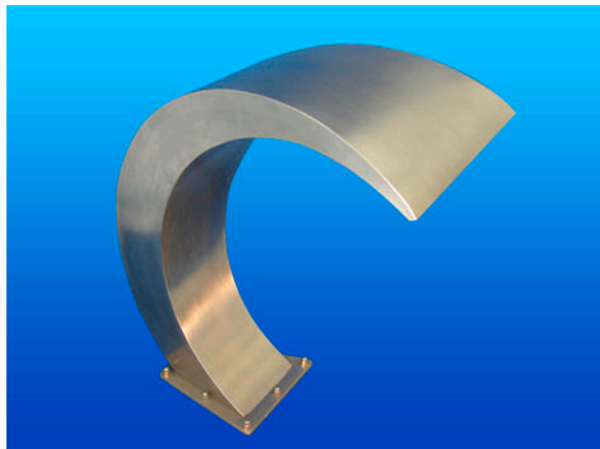

COBRA INFINITY

Code	Material
510101	frosting-mat, AISI 316L
510102	polished steel, AISI 316L