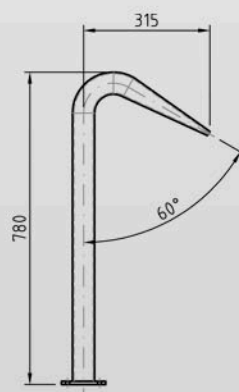

Code	Material
740099	frosting-mat, AISI 316L
740100	polished steel, AISI 316L