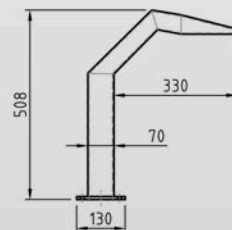

CANON INFINITY

Code	Material
510103	frosting-mat, AISI 316L
510104	polished steel, AISI 316L

Capacity:	30 m ³ /h
Connection:	d63 mm
Width:	210 mm
Dim. basic plate:	200 x 210 mm

LION INFINITY

Code	Material
740301	frosting-mat, AISI 316L

Capacity:	50 m ³ /h
Connection:	d75 mm

FISH

Code	Material
740089	frosting-mat, AISI 316L
740090	polished steel, AISI 316L

Proportions: 528 x 347 x 695 mm

RAM

Code	Material
740091	frosting-mat, AISI 316L
740092	polished steel, AISI 316L

Proportions: 508 x 420 x 400 mm

SCORPION

Code	Material
740093	frosting-mat, AISI 316L
740094	polished steel, AISI 316L

Proportions: 275 x 250 x 185 mm

STREAMLINE small, large

Code	Material
small	
740095	frosting-mat, AISI 316L
740096	polished steel, AISI 316L
large	
740097	frosting-mat, AISI 316L
740098	polished steel, AISI 316L