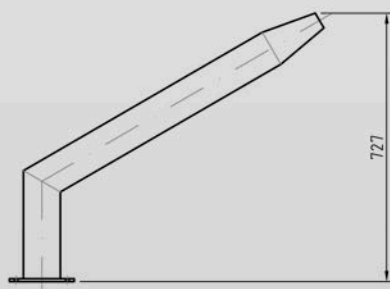

Capacity:	50 m ³ /h
Connection:	d75 mm

FISH

Code	Material
740089	frosting-mat, AISI 316L
740090	polished steel, AISI 316L

Proportions: 528 x 347 x 695 mm

RAM

Code	Material
740091	frosting-mat, AISI 316L
740092	polished steel, AISI 316L

Proportions: 508 x 420 x 400 mm

SCORPION

Code	Material
740093	frosting-mat, AISI 316L
740094	polished steel, AISI 316L

Proportions: 275 x 250 x 185 mm

STREAMLINE small, large

Code	Material
small	
740095	frosting-mat, AISI 316L
740096	polished steel, AISI 316L
large	
740097	frosting-mat, AISI 316L
740098	polished steel, AISI 316L