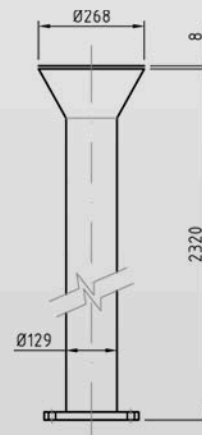

Code	Material
740104	frosting-mat, AISI 316L

Proportions: 2320 x 268 x 129 mm

ACCESSORIES

All cascade showers are made of stainless steel and delivered with self grounding in four versions of material and surface finish. Grounding for the cascade shower IS part of the delivery.