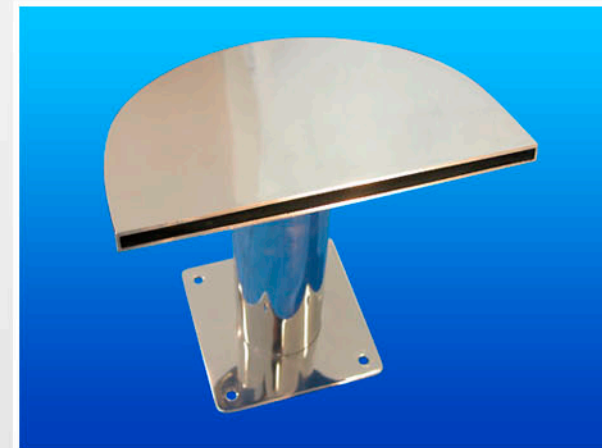

STAINLESS STEEL WATER GAMES

All the cascade showers are made of quality stainless steel AISI 316L. Surface finish - polished steel or frosting-mat. Water circulation is provided by standalone water pump (not part of the delivery - it is possible to it order separately).

Capacity:	50 m ³ /h
Connection:	d75 mm

FISH

Code	Material
740089	frosting-mat, AISI 316L
740090	polished steel, AISI 316L

Proportions: 528 x 347 x 695 mm

RAM

Code	Material
740091	frosting-mat, AISI 316L
740092	polished steel, AISI 316L

Proportions: 508 x 420 x 400 mm

SCORPION

Code	Material
740093	frosting-mat, AISI 316L
740094	polished steel, AISI 316L

Proportions: 275 x 250 x 185 mm

STREAMLINE small, large

Code	Material
small	
740095	frosting-mat, AISI 316L
740096	polished steel, AISI 316L
large	
740097	frosting-mat, AISI 316L
740098	polished steel, AISI 316L