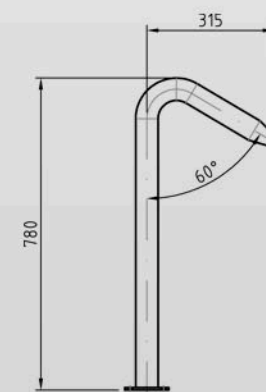

Code	Material
740101	frosting-mat, AISI 316L
740102	polished steel, AISI 316L