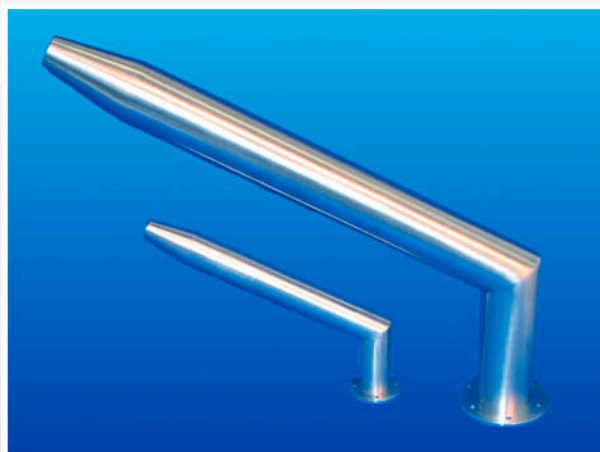

STAINLESS STEEL WATER GAMES

All the cascade showers are made of quality stainless steel AISI 316L. Surface finish - polished steel or frosting-mat. Water circulation is provided by standalone water pump (not part of the delivery - it is possible to it order separately).

Proportions: 508 x 420 x 400 mm

SCORPION

Code	Material
740093	frosting-mat, AISI 316L
740094	polished steel, AISI 316L

Proportions: 275 x 250 x 185 mm

STREAMLINE small, large

Code	Material
small	
740095	frosting-mat, AISI 316L
740096	polished steel, AISI 316L
large	
740097	frosting-mat, AISI 316L
740098	polished steel, AISI 316L